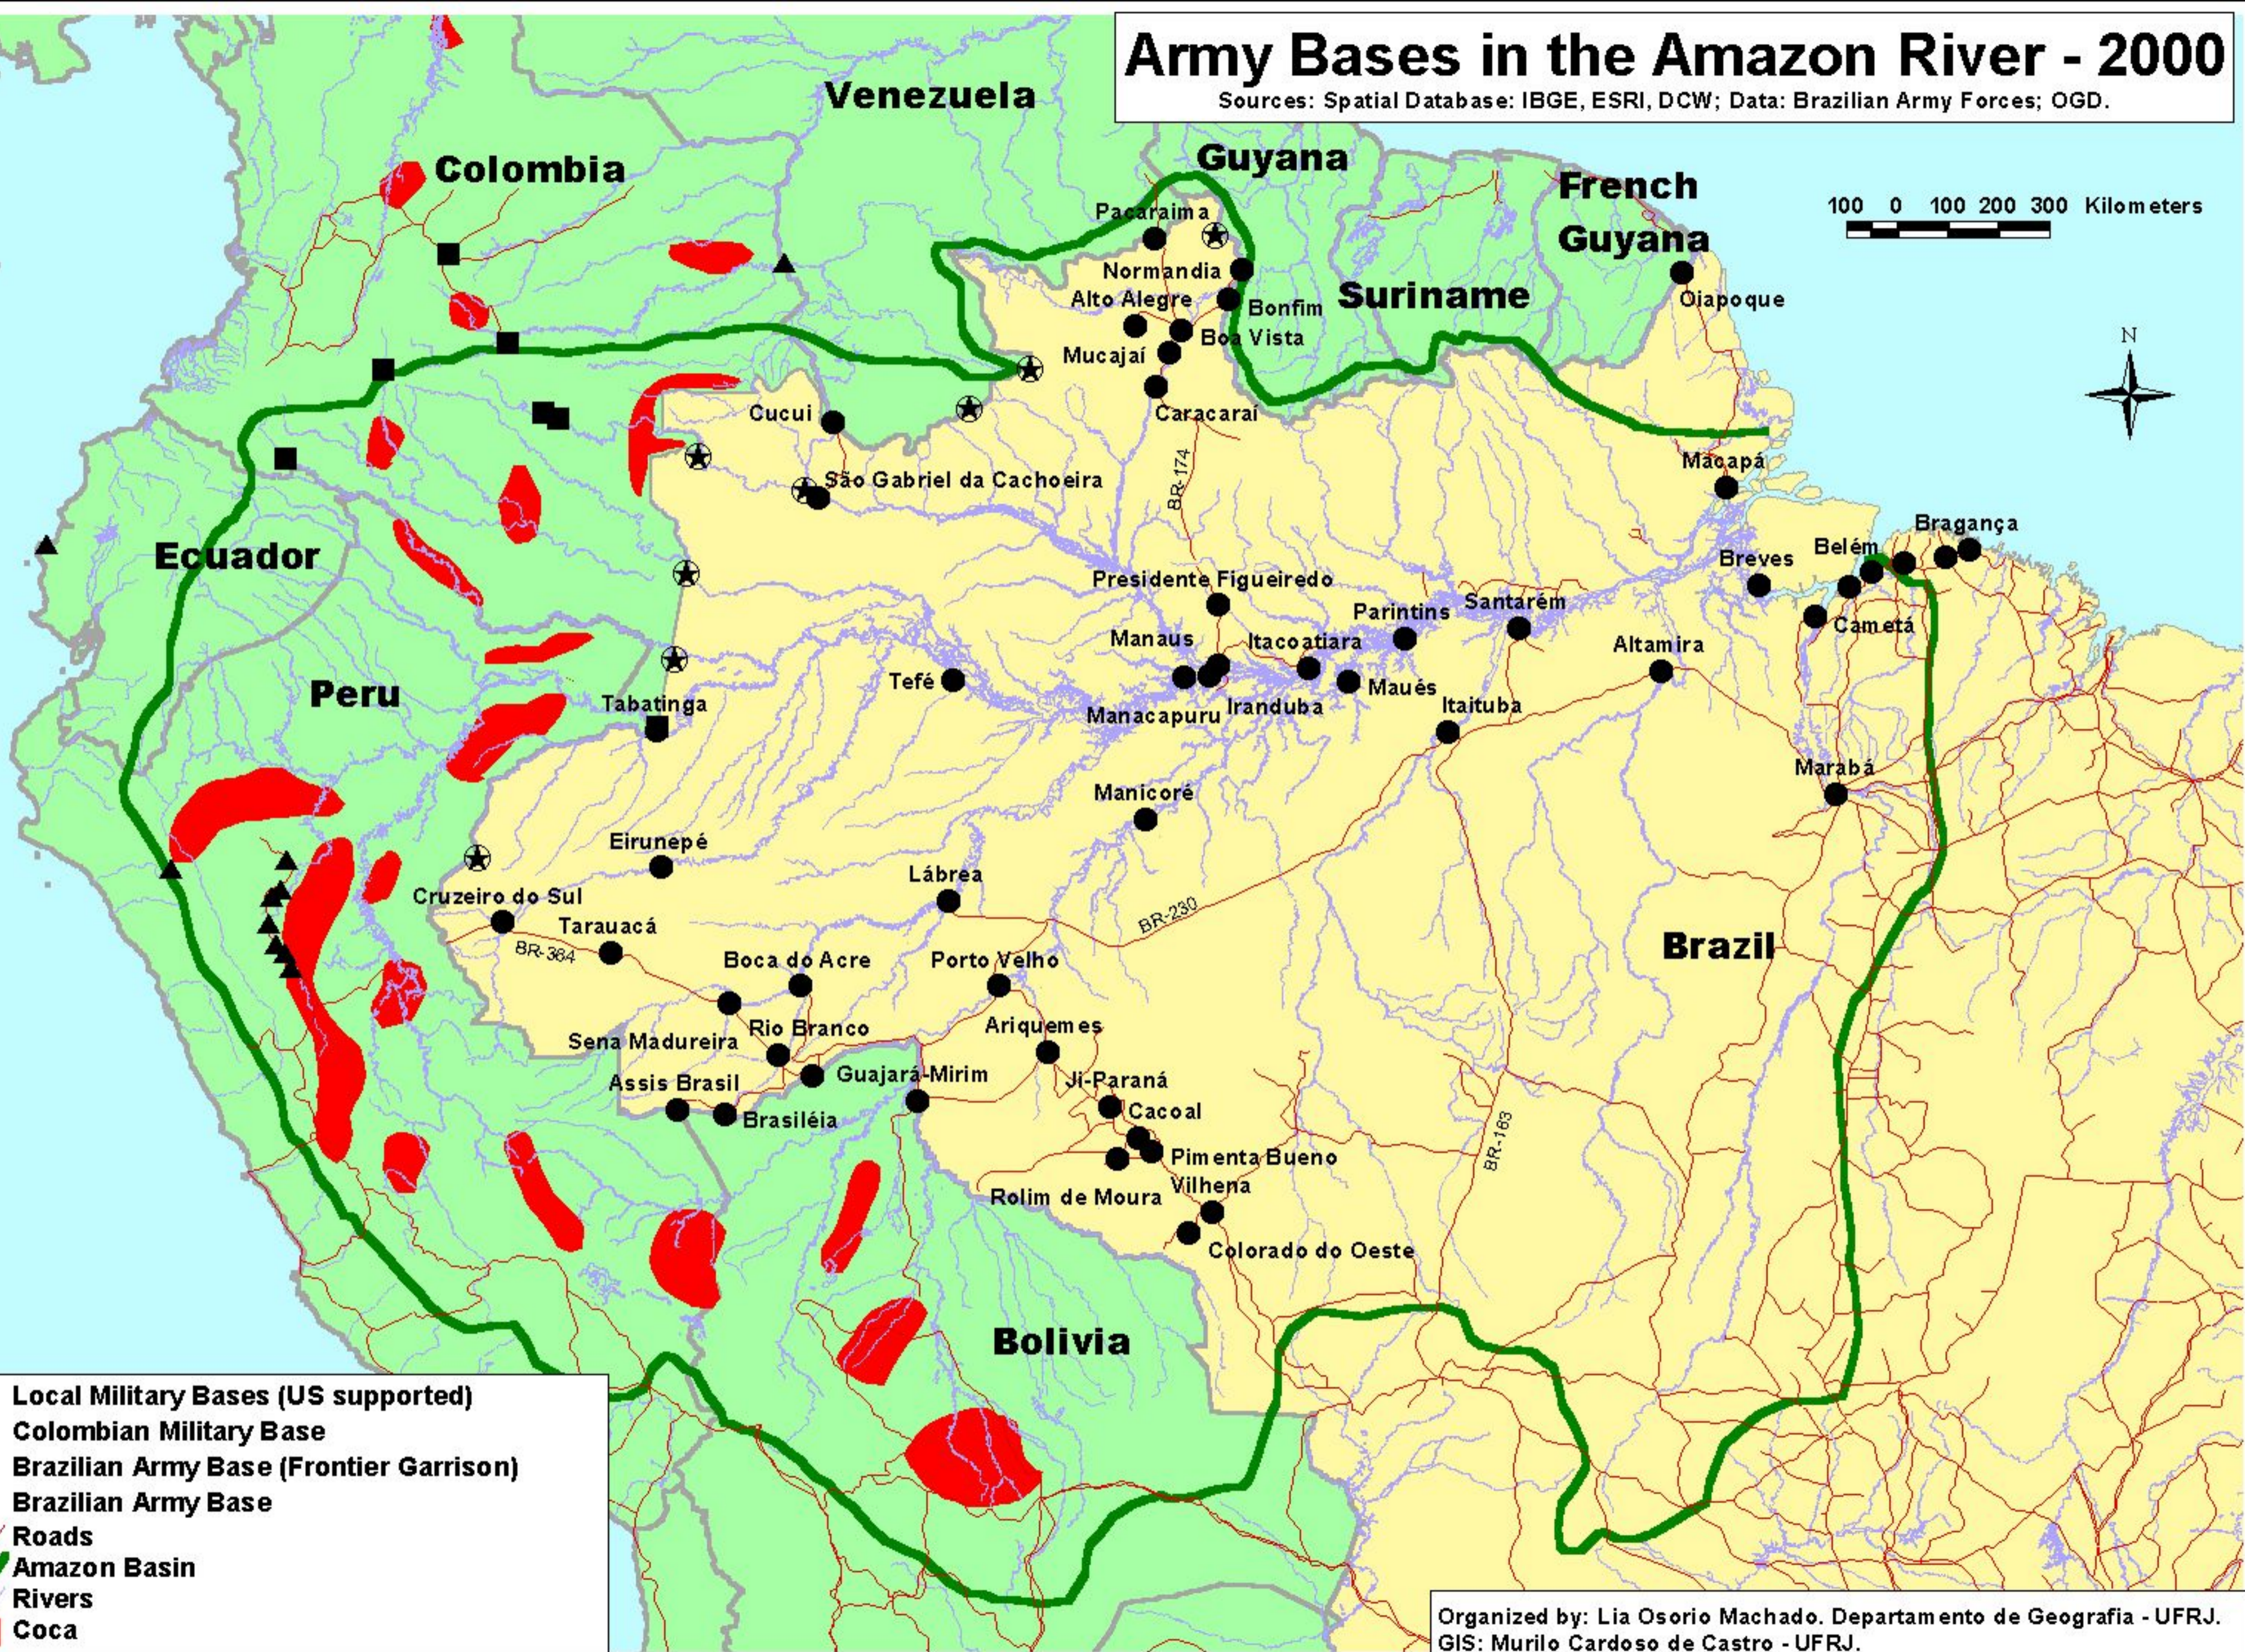

Army Bases in the Amazon River - 2000

Sources: Spatial Database: IBGE, ESRI, DCW; Data: Brazilian Army Forces; OGD.

- ▲ Local Military Bases (US supported)
- Colombian Military Base
- ★ Brazilian Army Base (Frontier Garrison)
- Brazilian Army Base
- Roads
- Amazon Basin
- Rivers
- Coca

Organized by: Lia Osorio Machado. Departamento de Geografia - UFRJ.
GIS: Murilo Cardoso de Castro - UFRJ.